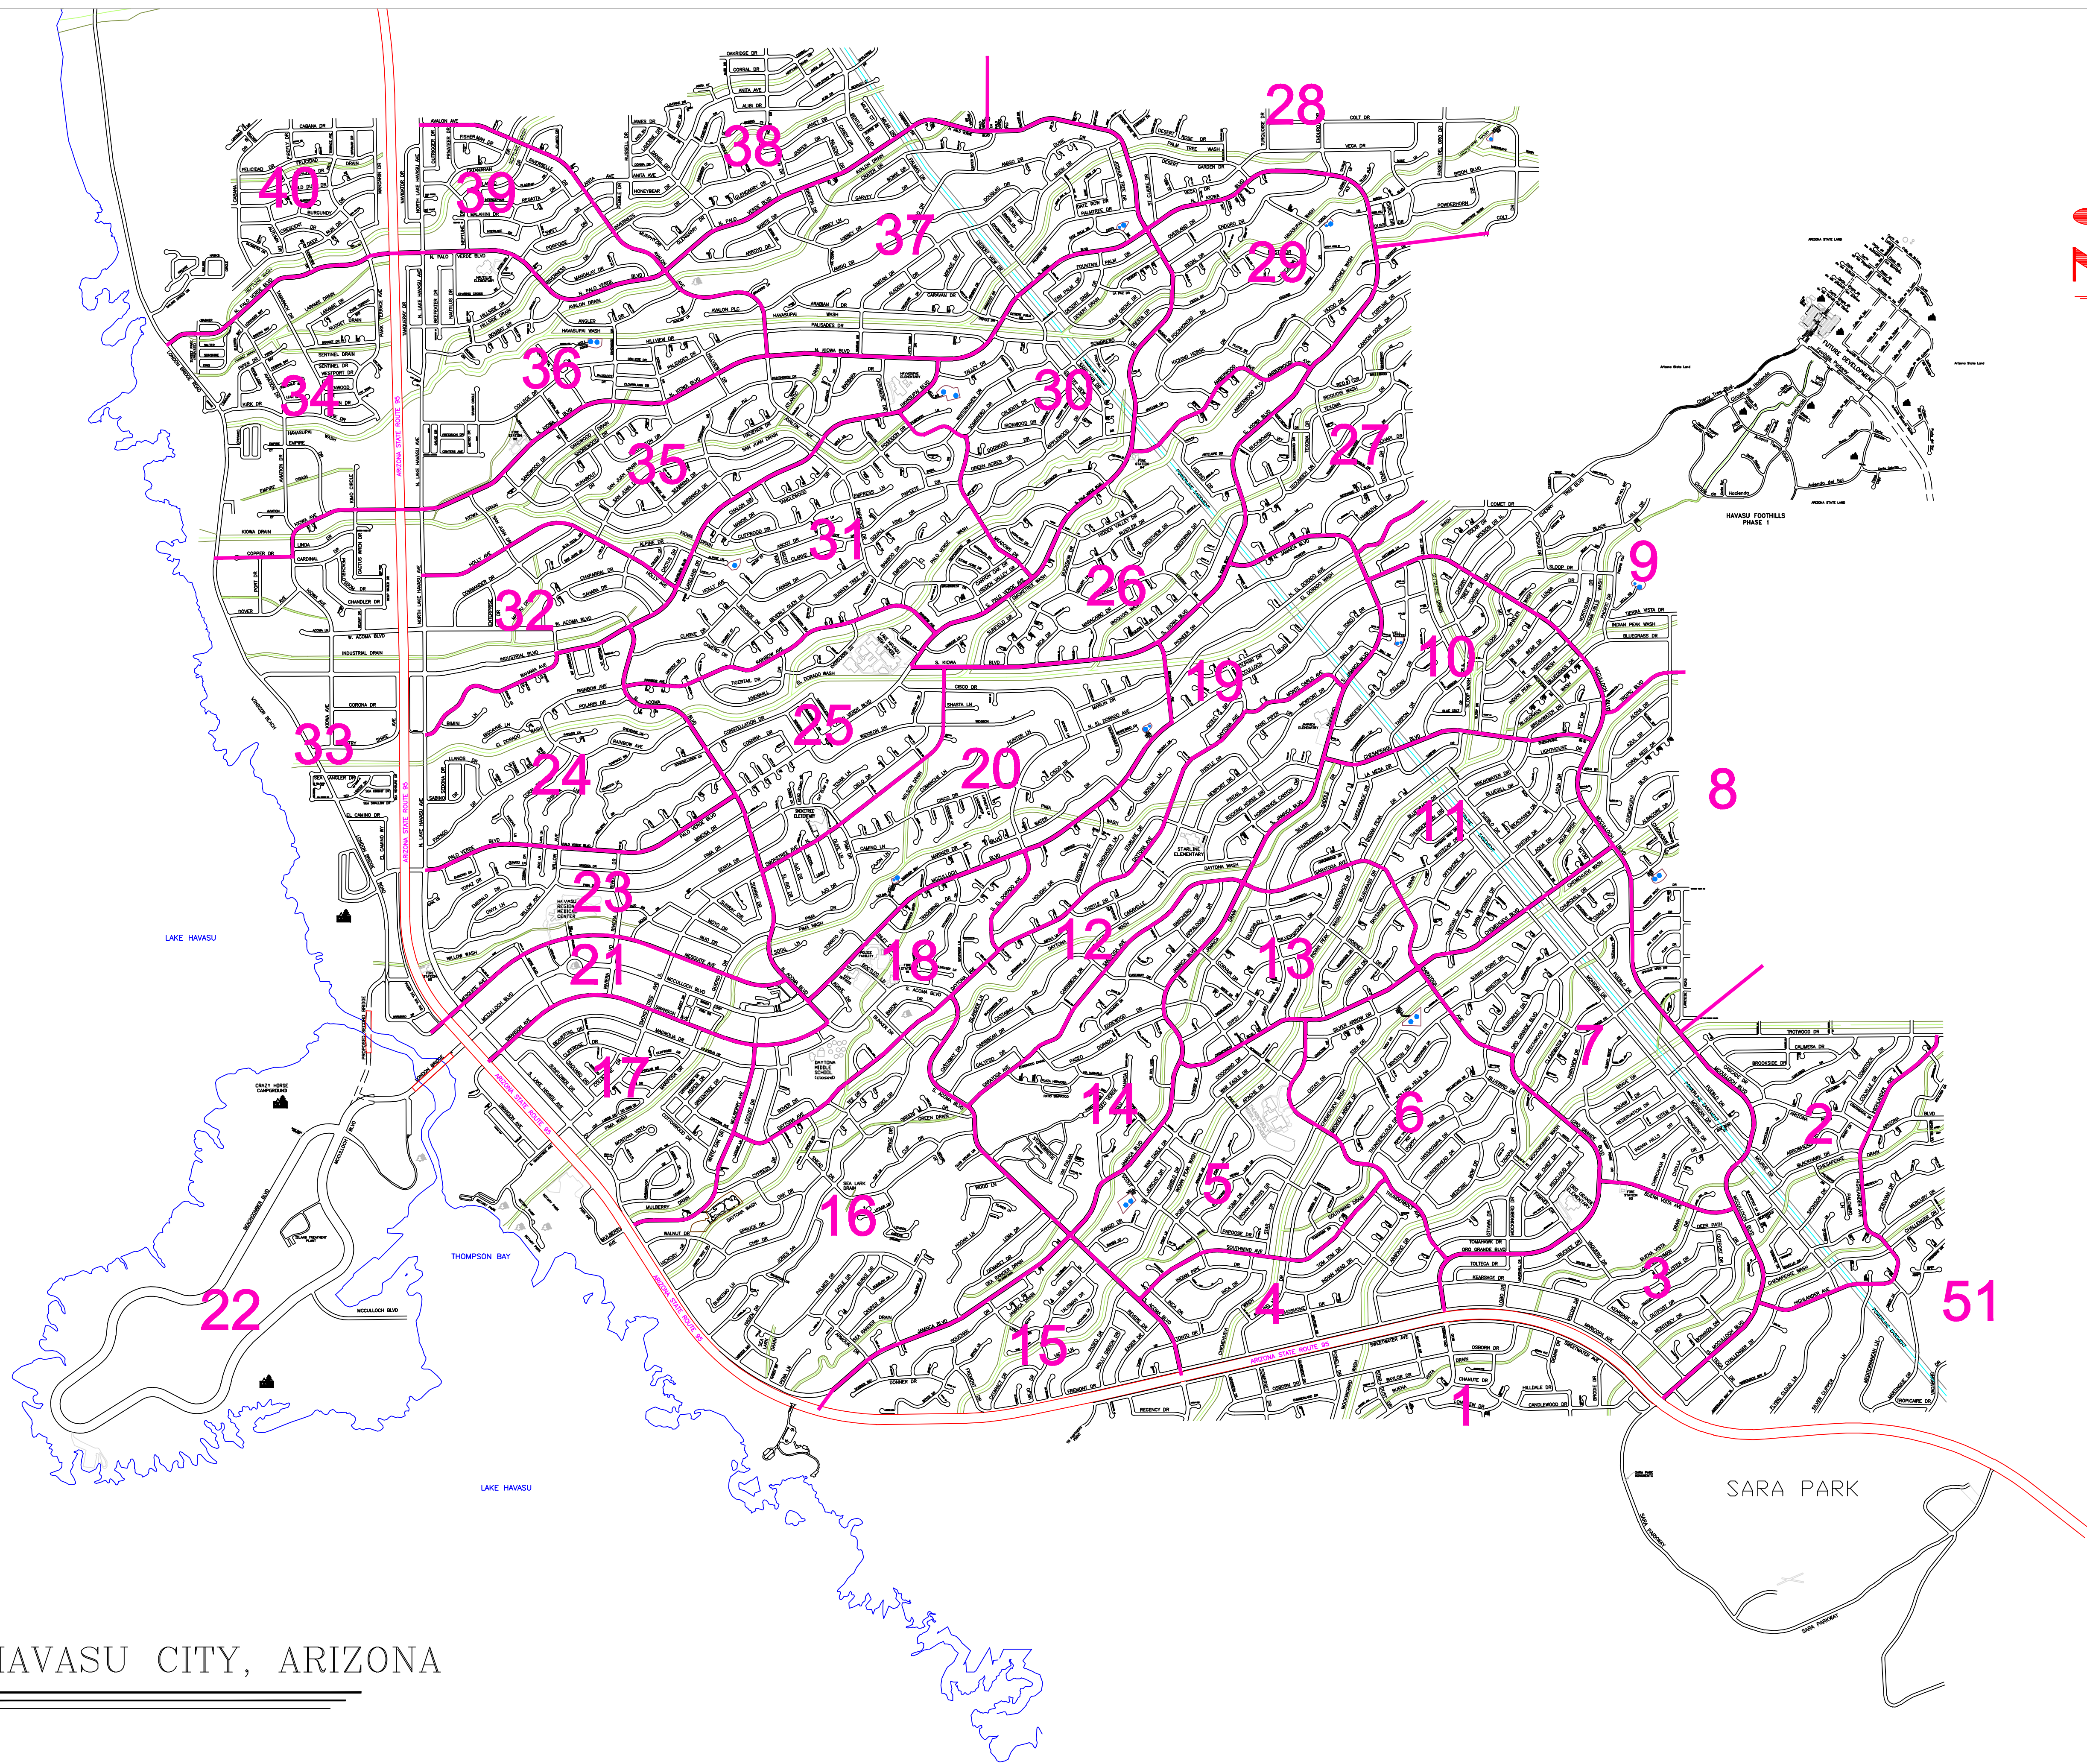

LAKE HAVASU CITY, ARIZONA

NO.	REVISIONS

CITY MAP  
STORM RESPONSE AREAS

LAKE HAVASU CITY, ARIZONA  
PUBLIC WORKS  
TRANSPORTATION DIVISION

DESIGNED
APPROVED
DATE 10/21/2010
SCALE NTS
SHEET 1 OF 1 SHEETS