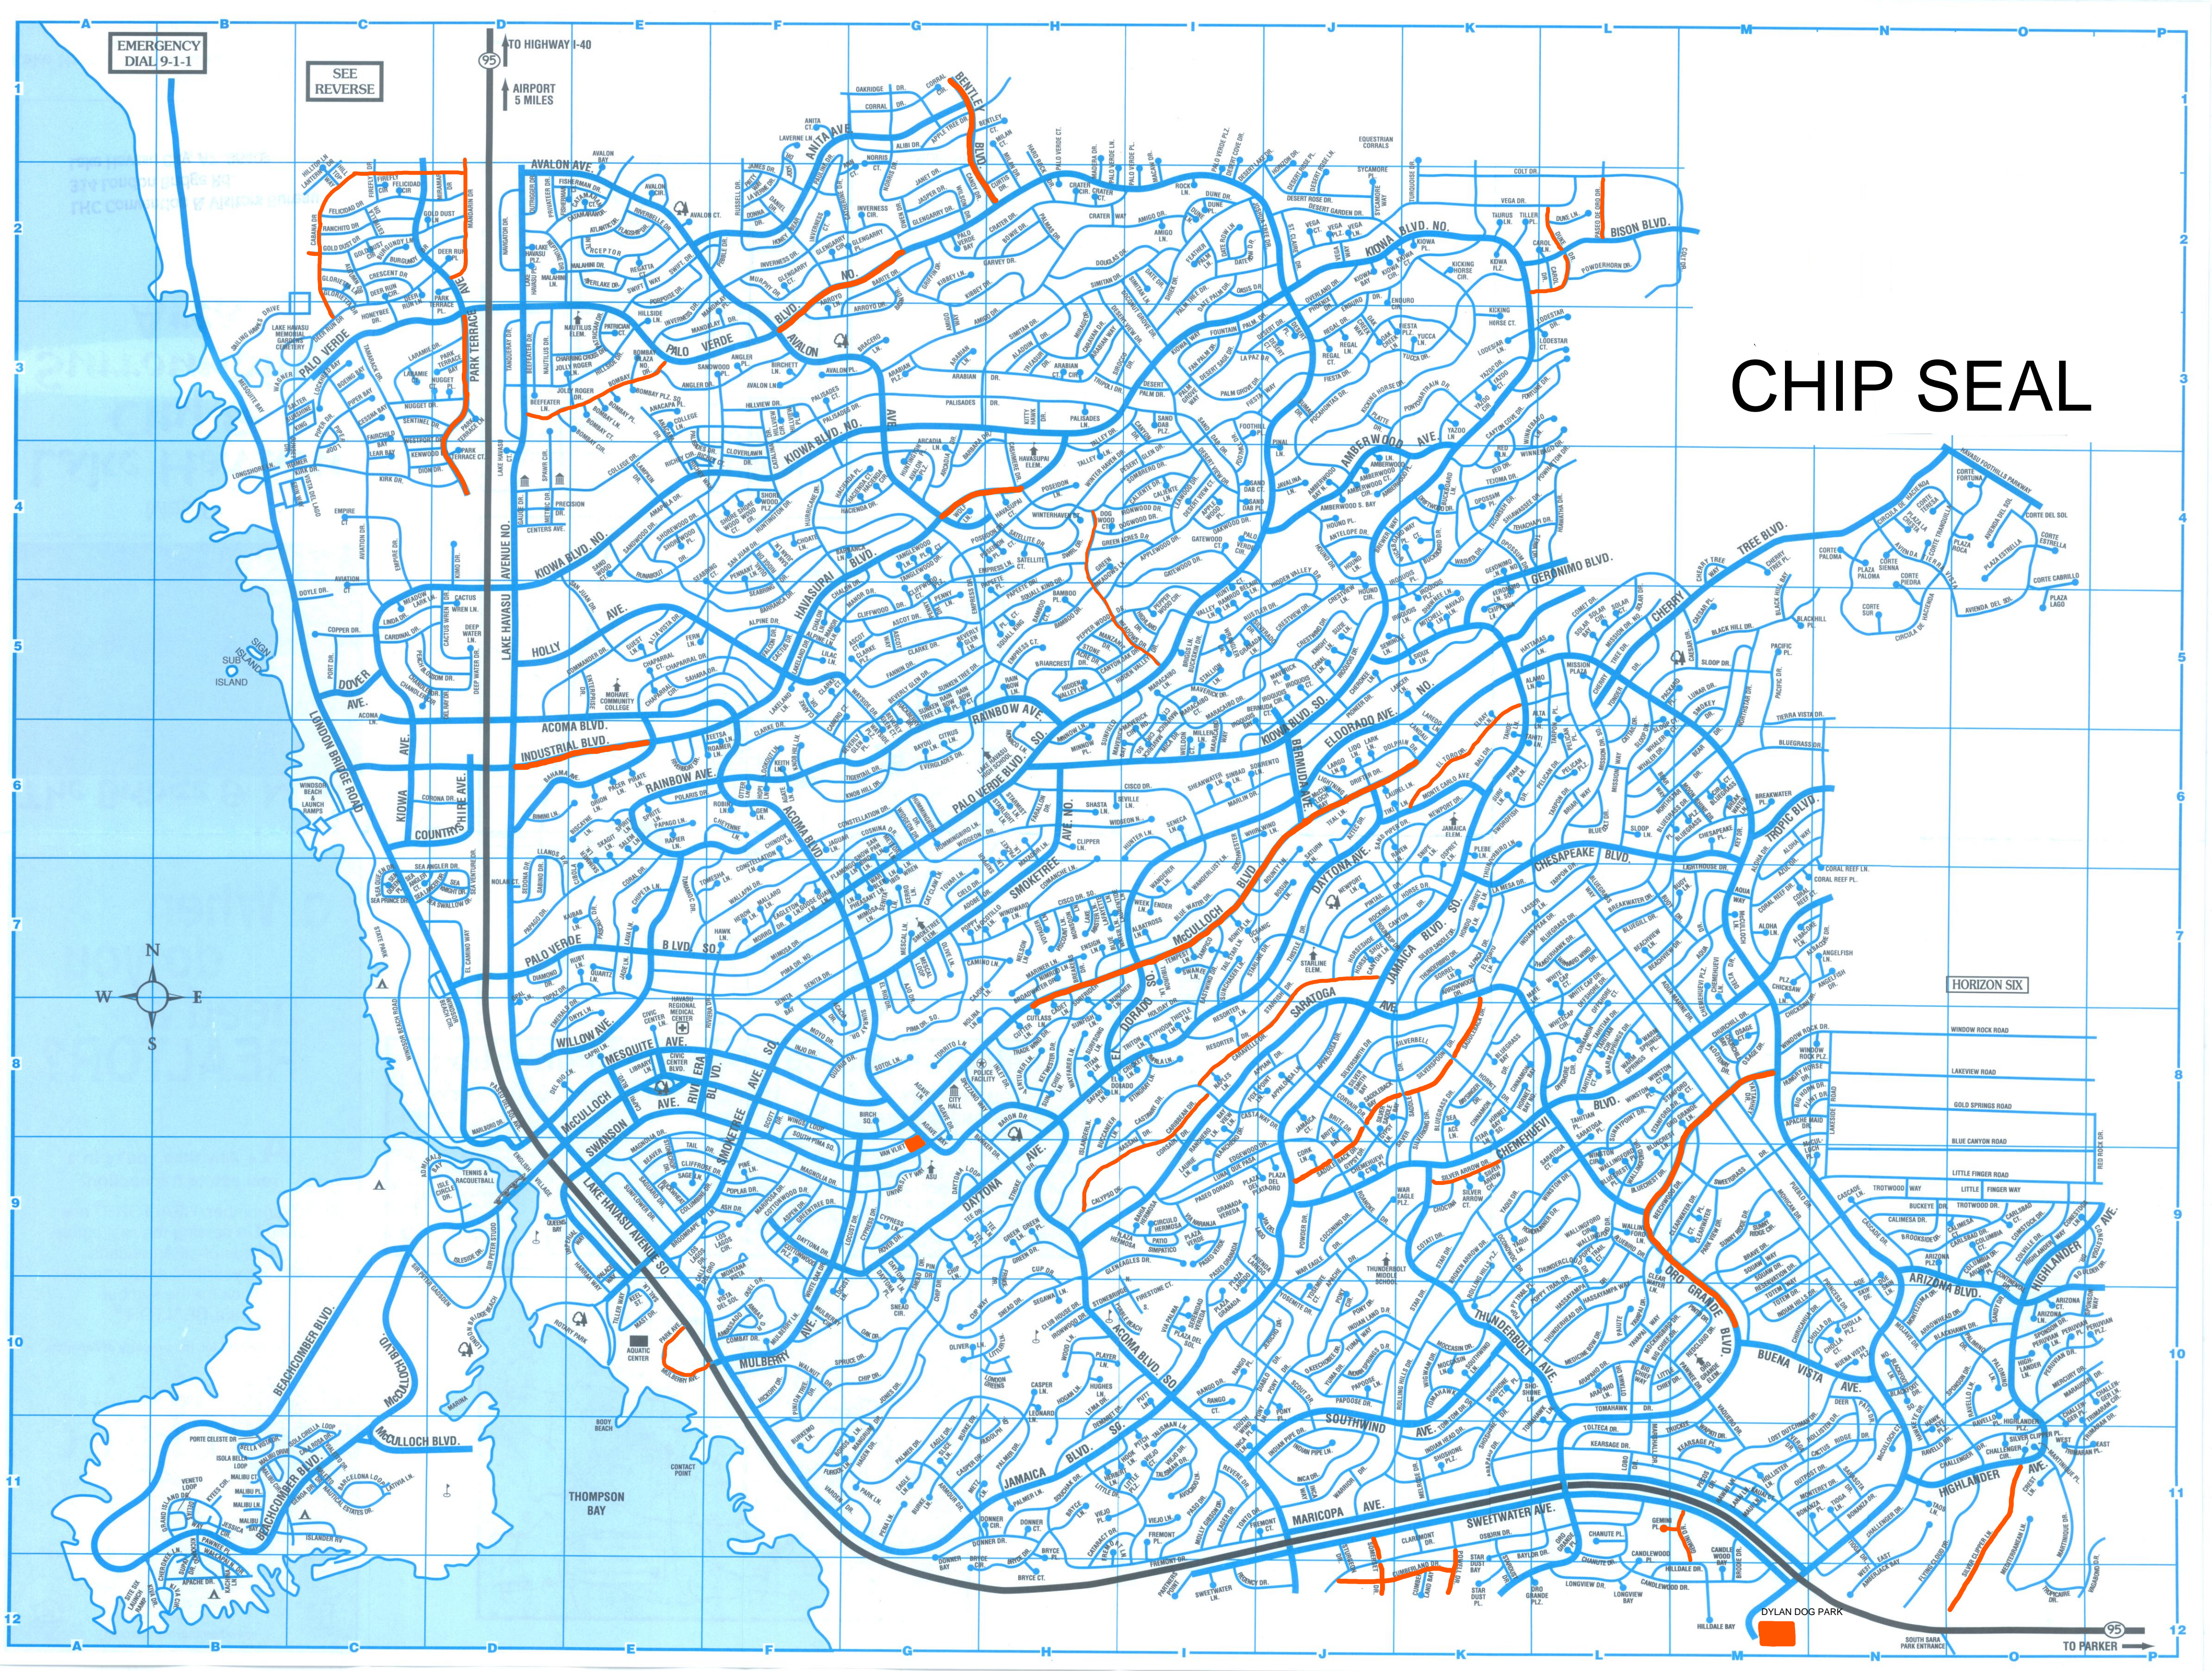

EMERGENCY
DIAL 9-1-1

SEE
REVERSE

TO HIGHWAY I-40
AIRPORT
5 MILES

CHIP SEAL

HORIZON SIX

Dylan Dog Park

TO PARKER