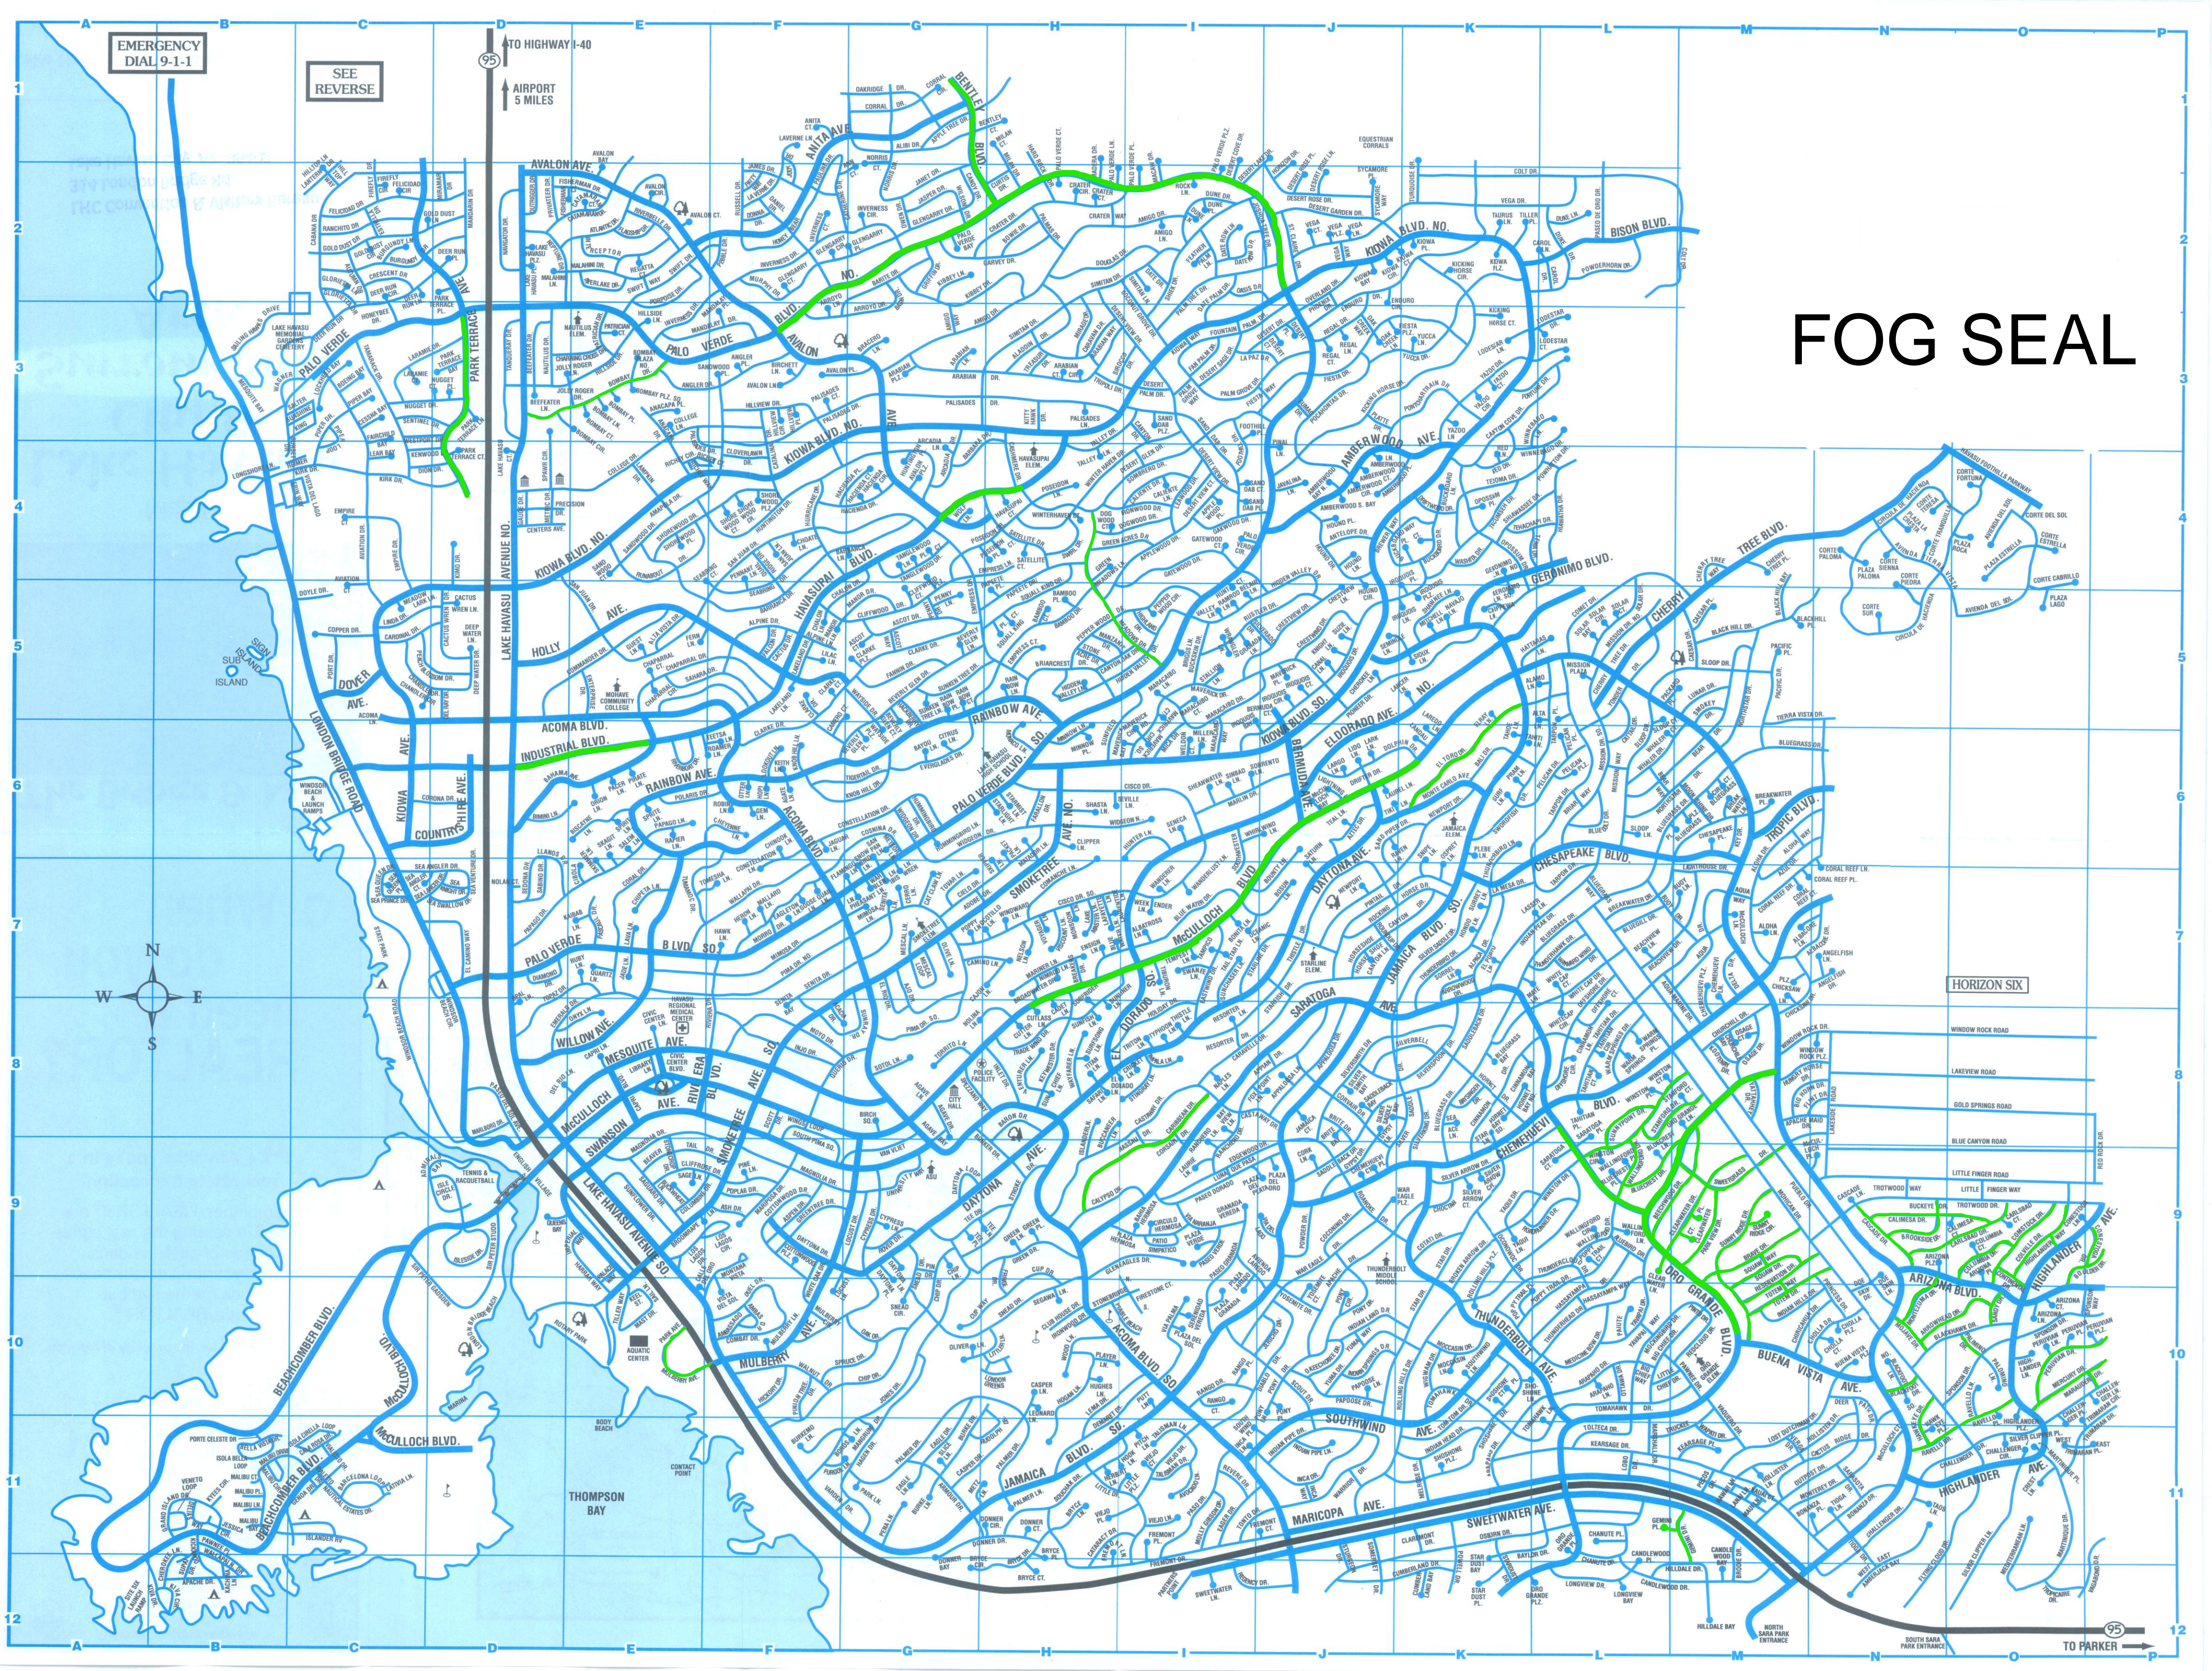

EMERGENCY
DIAL 9-1-1

SEE
REVERSE

TO HIGHWAY I-40
AIRPORT
5 MILES

FOG SEAL

HORIZON SIX

TO PARKER